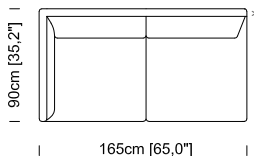

Dimensions: The sofas are made with supple, elastic upholstery and padding, therefore sizes may vary by up to +/- 3 cm.

Le misure sono espresse in centimetri e [pollici]
All dimensions are in centimeters and [inches]

Divano 2 posti
2 seater sofa

170cm [66,8"]

Divano 3 posti
3 seater sofa

200cm [78,7"]

Divano 4 posti
4 seater sofa

230cm [90,5"]

Divano 4 posti maxi
4 maxi seater sofa

260cm [102,3"]

Laterale 2 posti
2 seater lateral element

165cm [65,0"]

Laterale 3 posti
3 seater lateral element

195cm [76,7"]

Laterale 3 posti maxi
3 maxi seater lateral element

225cm [88,5"]

Laterale angolare 4 posti
4 maxi seater lateral element

255cm [100,3"]

Centrale 2 posti
2 seater central element

160cm [63,0"]

Centrale 3 posti
3 seater central element

190cm [74,7"]

Centrale 3 posti maxi
3 maxi seater central element

220cm [86,5"]

Centrale 4 posti
4 maxi seater central element