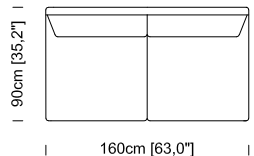

Dimensions: The sofas are made with supple, elastic upholstery and padding, therefore sizes may vary by up to +/- 3 cm.

Le misure sono espresse in centimetri e [pollici]
All dimensions are in centimeters and [inches]

Divano 2 posti
2 seater sofa

170cm [66,8"]

Divano 3 posti
3 seater sofa

200cm [78,7"]

Divano 4 posti
4 seater sofa

230cm [90,5"]

Divano 4 posti maxi
4 maxi seater sofa

260cm [102,3"]

Laterale 2 posti
2 seater lateral element

165cm [65,0"]

Laterale 3 posti
3 seater lateral element

195cm [76,7"]

Laterale 3 posti maxi
3 maxi seater lateral element

225cm [88,5"]

Laterale angolare 4 posti
4 maxi seater lateral element

255cm [100,3"]

Centrale 2 posti
2 seater central element

160cm [63,0"]

Centrale 3 posti
3 seater central element

190cm [74,7"]

Centrale 3 posti maxi
3 maxi seater central element

220cm [86,5"]

Centrale 4 posti
4 maxi seater central element