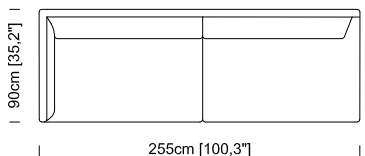

Dimensions: The sofas are made with supple, elastic upholstery and padding, therefore sizes may vary by up to +/- 3 cm.

Le misure sono espresse in centimetri e [pollici]
All dimensions are in centimeters and [inches]

Divano 2 posti
2 seater sofa

170cm [66,8"]

Divano 3 posti
3 seater sofa

200cm [78,7"]

Divano 4 posti
4 seater sofa

230cm [90,5"]

Divano 4 posti maxi
4 maxi seater sofa

260cm [102,3"]

Laterale 2 posti
2 seater lateral element

165cm [65,0"]

Laterale 3 posti
3 seater lateral element

195cm [76,7"]

Laterale 3 posti maxi
3 maxi seater lateral element

225cm [88,5"]

Laterale angolare 4 posti
4 maxi seater lateral element

255cm [100,3"]

Centrale 2 posti
2 seater central element

160cm [63,0"]

Centrale 3 posti
3 seater central element

190cm [74,7"]

Centrale 3 posti maxi
3 maxi seater central element

220cm [86,5"]

Centrale 4 posti
4 maxi seater central element