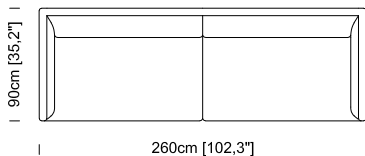

Dimensions: The sofas are made with supple, elastic upholstery and padding, therefore sizes may vary by up to +/- 3 cm.

Le misure sono espresse in centimetri e [pollici]
All dimensions are in centimeters and [inches]

Divano 2 posti
2 seater sofa

170cm [66,8"]

Divano 3 posti
3 seater sofa

200cm [78,7"]

Divano 4 posti
4 seater sofa

230cm [90,5"]

Divano 4 posti maxi
4 maxi seater sofa

260cm [102,3"]

Laterale 2 posti
2 seater lateral element

165cm [65,0"]

Laterale 3 posti
3 seater lateral element

195cm [76,7"]

Laterale 3 posti maxi
3 maxi seater lateral element

225cm [88,5"]

Laterale angolare 4 posti
4 maxi seater lateral element

255cm [100,3"]

Centrale 2 posti
2 seater central element

160cm [63,0"]

Centrale 3 posti
3 seater central element

190cm [74,7"]

Centrale 3 posti maxi
3 maxi seater central element

220cm [86,5"]

Centrale 4 posti
4 maxi seater central element