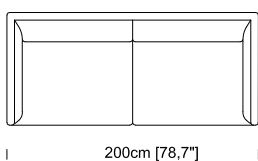

Dimensions: The sofas are made with supple, elastic upholstery and padding, therefore sizes may vary by up to +/- 3 cm.

Le misure sono espresse in centimetri e [pollici]
All dimensions are in centimeters and [inches]

Divano 2 posti
2 seater sofa

170cm [66,8"]

Divano 3 posti
3 seater sofa

200cm [78,7"]

Divano 4 posti
4 seater sofa

230cm [90,5"]

Divano 4 posti maxi
4 maxi seater sofa

260cm [102,3"]

Laterale 2 posti
2 seater lateral element

165cm [65,0"]

Laterale 3 posti
3 seater lateral element

195cm [76,7"]

Laterale 3 posti maxi
3 maxi seater lateral element

225cm [88,5"]

Laterale angolare 4 posti
4 maxi seater lateral element

255cm [100,3"]

Centrale 2 posti
2 seater central element

160cm [63,0"]

Centrale 3 posti
3 seater central element

190cm [74,7"]

Centrale 3 posti maxi
3 maxi seater central element

220cm [86,5"]

Centrale 4 posti
4 maxi seater central element