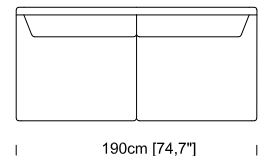

Dimensions: The sofas are made with supple, elastic upholstery and padding, therefore sizes may vary by up to +/- 3 cm.

Le misure sono espresse in centimetri e [pollici]
All dimensions are in centimeters and [inches]

Divano 2 posti
2 seater sofa

170cm [66,8"]

Divano 3 posti
3 seater sofa

200cm [78,7"]

Divano 4 posti
4 seater sofa

230cm [90,5"]

Divano 4 posti maxi
4 maxi seater sofa

260cm [102,3"]

Laterale 2 posti
2 seater lateral element

165cm [65,0"]

Laterale 3 posti
3 seater lateral element

195cm [76,7"]

Laterale 3 posti maxi
3 maxi seater lateral element

225cm [88,5"]

Laterale angolare 4 posti
4 maxi seater lateral element

255cm [100,3"]

Centrale 2 posti
2 seater central element

160cm [63,0"]

Centrale 3 posti
3 seater central element

190cm [74,7"]

Centrale 3 posti maxi
3 maxi seater central element

220cm [86,5"]

Centrale 4 posti
4 maxi seater central element