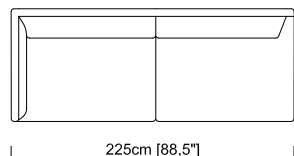

Dimensions: The sofas are made with supple, elastic upholstery and padding, therefore sizes may vary by up to +/- 3 cm.

Le misure sono espresse in centimetri e [pollici]
All dimensions are in centimeters and [inches]

Divano 2 posti
2 seater sofa

170cm [66,8"]

Divano 3 posti
3 seater sofa

200cm [78,7"]

Divano 4 posti
4 seater sofa

230cm [90,5"]

Divano 4 posti maxi
4 maxi seater sofa

260cm [102,3"]

Laterale 2 posti
2 seater lateral element

165cm [65,0"]

Laterale 3 posti
3 seater lateral element

195cm [76,7"]

Laterale 3 posti maxi
3 maxi seater lateral element

225cm [88,5"]

Laterale angolare 4 posti
4 maxi seater lateral element

255cm [100,3"]

Centrale 2 posti
2 seater central element

160cm [63,0"]

Centrale 3 posti
3 seater central element

190cm [74,7"]

Centrale 3 posti maxi
3 maxi seater central element

220cm [86,5"]

Centrale 4 posti
4 maxi seater central element