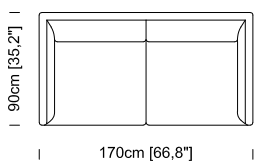

Dimensioni: Essendo divani prodotti con imbottiture elastiche, le misure di ingombro possono variare entro i limiti compresi tra +/- 3 cm.

Frame: Supporting structure in pinewood of various thicknesses. Remaining parts in Class E1 wood particleboard panels, details in hard or cellulose wood-based panels. Structure covered by Tecnoform.

Dimensions: The sofas are made with supple, elastic upholstery and padding, therefore sizes may vary by up to +/- 3 cm.

Le misure sono espresse in centimetri e [pollici]
All dimensions are in centimeters and [inches]

Divano 2 posti
2 seater sofa

170cm [66,8"]

Divano 3 posti
3 seater sofa

200cm [78,7"]

Divano 4 posti
4 seater sofa

230cm [90,5"]

Divano 4 posti maxi
4 maxi seater sofa

260cm [102,3"]

255cm [100,3"]

Centrale 2 posti
2 seater central element

160cm [63,0"]

Centrale 3 posti
3 seater central element

190cm [74,7"]

Centrale 3 posti maxi
3 maxi seater central element

220cm [86,5"]

Centrale 4 posti
4 maxi seater central element