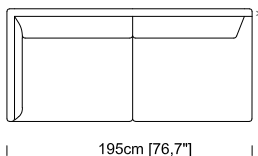

Dimensions: The sofas are made with supple, elastic upholstery and padding, therefore sizes may vary by up to +/- 3 cm.

Le misure sono espresse in centimetri e [pollici]
All dimensions are in centimeters and [inches]

Divano 2 posti
2 seater sofa

170cm [66,8"]

Divano 3 posti
3 seater sofa

200cm [78,7"]

Divano 4 posti
4 seater sofa

230cm [90,5"]

Divano 4 posti maxi
4 maxi seater sofa

260cm [102,3"]

Laterale 2 posti
2 seater lateral element

165cm [65,0"]

Laterale 3 posti
3 seater lateral element

195cm [76,7"]

Laterale 3 posti maxi
3 maxi seater lateral element

225cm [88,5"]

Laterale angolare 4 posti
4 maxi seater lateral element

255cm [100,3"]

Centrale 2 posti
2 seater central element

160cm [63,0"]

Centrale 3 posti
3 seater central element

190cm [74,7"]

Centrale 3 posti maxi
3 maxi seater central element

220cm [86,5"]

Centrale 4 posti
4 maxi seater central element