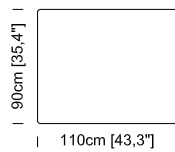

Dimensions: The sofas are made with supple, elastic upholstery and padding, therefore sizes may vary by up to +/- 3 cm.

Le misure sono espresse in centimetri e [pollici]
All dimensions are in centimeters and [inches]

255cm [100,3"]

Centrale 2 posti
2 seater central element

160cm [63,0"]

Centrale 3 posti
3 seater central element

190cm [74,7"]

Centrale 3 posti maxi
3 maxi seater central element

220cm [86,5"]

Centrale 4 posti
4 maxi seater central element

250cm [98,3"]

*Disponibili nella versione destra o sinistra
*Available in right or left version

Chaise longue maxi
Maxi chaise longue

Terminale
End element

Terminale maxi
Maxi end element

Pouf
Pouf

Pouf maxi
Maxi Pouf