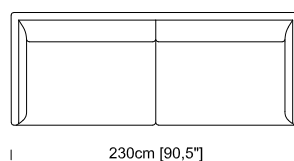

Dimensions: The sofas are made with supple, elastic upholstery and padding, therefore sizes may vary by up to +/- 3 cm.

Le misure sono espresse in centimetri e [pollici]
All dimensions are in centimeters and [inches]

Divano 2 posti
2 seater sofa

170cm [66,8"]

Divano 3 posti
3 seater sofa

200cm [78,7"]

Divano 4 posti
4 seater sofa

230cm [90,5"]

Divano 4 posti maxi
4 maxi seater sofa

260cm [102,3"]

Laterale 2 posti
2 seater lateral element

165cm [65,0"]

Laterale 3 posti
3 seater lateral element

195cm [76,7"]

Laterale 3 posti maxi
3 maxi seater lateral element

225cm [88,5"]

Laterale angolare 4 posti
4 maxi seater lateral element

255cm [100,3"]

Centrale 2 posti
2 seater central element

160cm [63,0"]

Centrale 3 posti
3 seater central element

190cm [74,7"]

Centrale 3 posti maxi
3 maxi seater central element

220cm [86,5"]

Centrale 4 posti
4 maxi seater central element