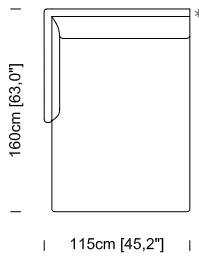

Dimensions: The sofas are made with supple, elastic upholstery and padding, therefore sizes may vary by up to +/- 3 cm.

Le misure sono espresse in centimetri e [pollici]
All dimensions are in centimeters and [inches]

Laterale 2 posti
2 seater lateral element

165cm [65,0"]

Laterale 3 posti
3 seater lateral element

195cm [76,7"]

Laterale 3 posti maxi
3 maxi seater lateral element

225cm [88,5"]

Laterale angolare 4 posti
4 maxi seater lateral element

255cm [100,3"]

Centrale 2 posti
2 seater central element

160cm [63,0"]

Centrale 3 posti
3 seater central element

190cm [74,7"]

Centrale 3 posti maxi
3 maxi seater central element

220cm [86,5"]

Centrale 4 posti
4 maxi seater central element

250cm [98,3"]

*Disponibili nella versione destra o sinistra
*Available in right or left version

Chaise longue maxi
Maxi chaise longue

Terminale
End element

Terminale maxi
Maxi end element

Pouf
Pouf

Pouf maxi
Maxi Pouf